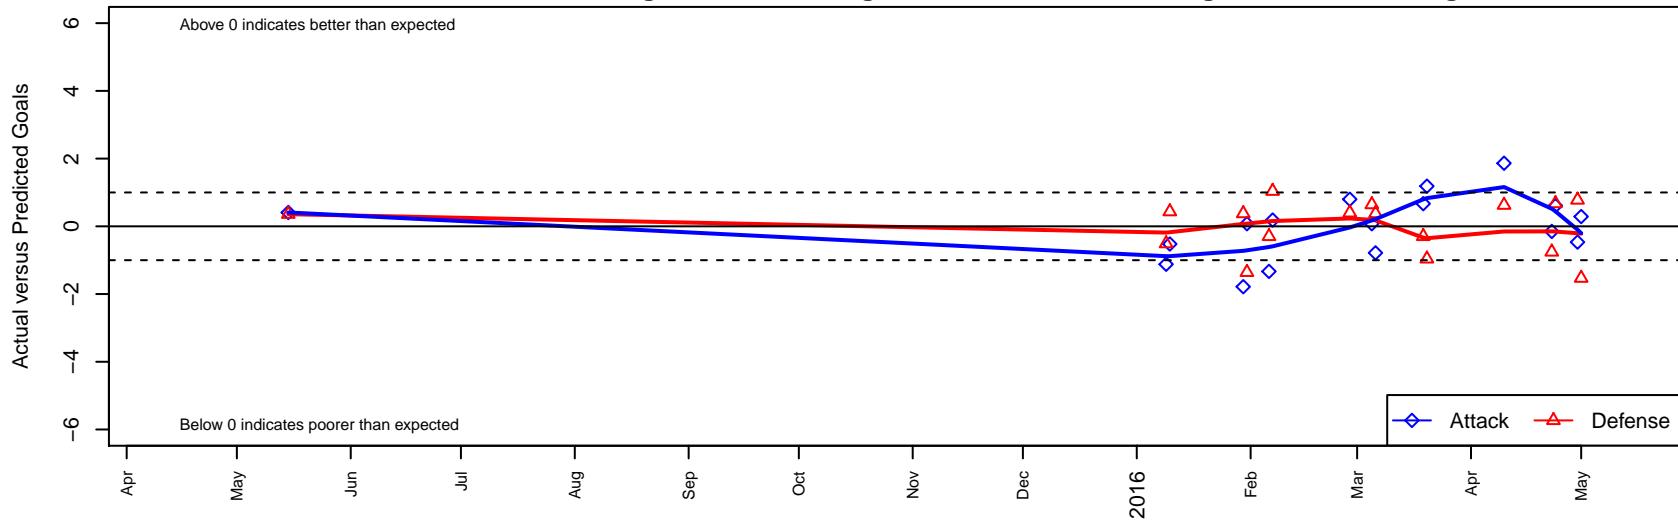

Crossfire Premier ECNL G98

Crossfire Premier
 Redmond, WA
 G98 total strength=1946
 attack=53.36 defense=52.74
 fall league = ECNL U17
 notes= ENCL-- 2013+; in 2013 (U15)
 not in RCL; R. Reece
 2015

alt names used:
 Crossfire Premier ECNL U17
 CROSSFIRE PREMIER G98 ECNL (WA)
 CROSSFIRE PREMIER G98 ECNL (WA)

Venues played:
 2015 Showcase of Champions Premier U16
 2015 NWCL U17
 2015 ECNL U17

Crossfire Premier ECNL G98
 Dots are actual minus expected GF (blue circles) and GA (red triangles).
 Blue line is smoothed change in attack strength. Red is smoothed change in defense strength.

**attack and defense variance (black dot)
relative to other teams
and top 10 in region**

**attack and defense rating
relative to others at age
and all opponents in last 13 months**

Performance relative to 13 month average