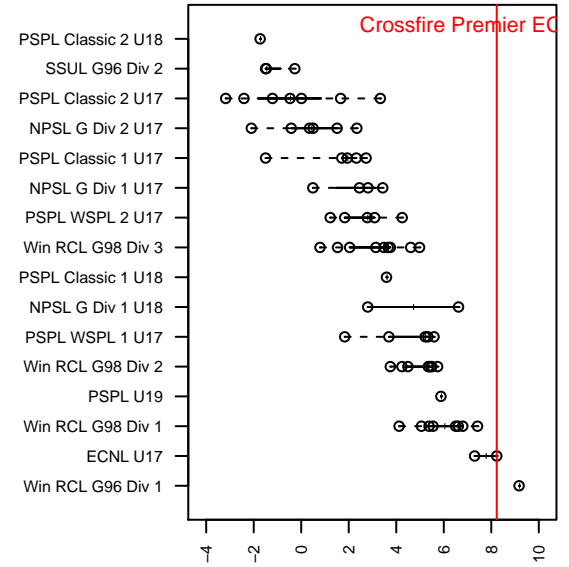

Crossfire Premier ECNL G98

Crossfire Premier
 Redmond, WA
 G98 total strength=1946
 attack=53.36 defense=52.74
 fall league = ECNL U17
 notes= ENCL-- 2013+; in 2013 (U15)
 not in RCL; R. Reece
 2015

alt names used:
 Crossfire Premier ECNL U17
 CROSSFIRE PREMIER G98 ECNL (WA)
 CROSSFIRE PREMIER G98 ECNL (WA)

Venues played:
 2015 Showcase of Champions Premier U16
 2015 NWCL U17
 2015 ECNL U17

Crossfire Premier ECNL G98
 Dots are actual minus expected GF (blue circles) and GA (red triangles).
 Blue line is smoothed change in attack strength. Red is smoothed change in defense strength.

**attack and defense variance (black dot)
relative to other teams
and top 10 in region**

**attack and defense rating
relative to others at age
and all opponents in last 13 months**

Performance relative to 13 month average