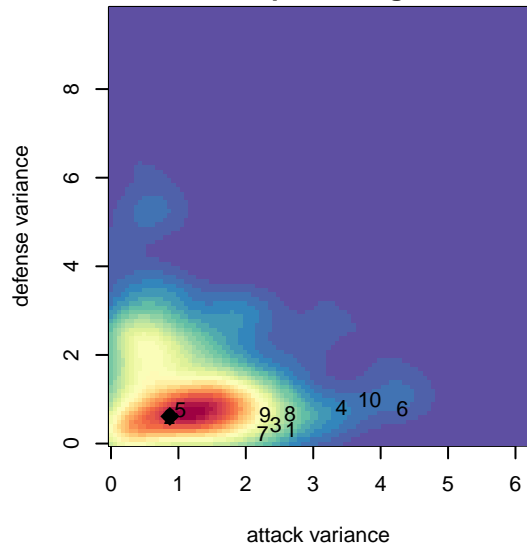

Crossfire Premier ECNL G98

Crossfire Premier
 Redmond, WA
 G98 total strength=1946
 attack=53.36 defense=52.74
 fall league = ECNL U17
 notes= ENCL-- 2013+; in 2013 (U15)
 not in RCL; R. Reece
 2015

alt names used:
 Crossfire Premier ECNL U17
 CROSSFIRE PREMIER G98 ECNL (WA)
 CROSSFIRE PREMIER G98 ECNL (WA)

Venues played:
 2015 Showcase of Champions Premier U16
 2015 NWCL U17
 2015 ECNL U17

Crossfire Premier ECNL G98
 Dots are actual minus expected GF (blue circles) and GA (red triangles).
 Blue line is smoothed change in attack strength. Red is smoothed change in defense strength.

**attack and defense variance (black dot)
relative to other teams
and top 10 in region**

**attack and defense rating
relative to others at age
and all opponents in last 13 months**

Performance relative to 13 month average